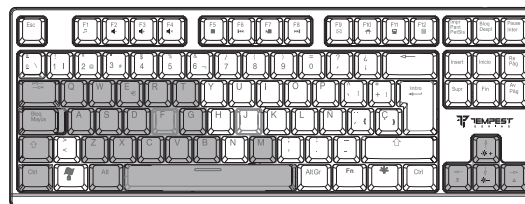

Key performance

Working pressure: 60g±10ggf
Total stroke: 4.0±0.5mm
Conduction stroke: 2.0±0.2mm
Buttons life: over 50M times

26keys anti-ghosting